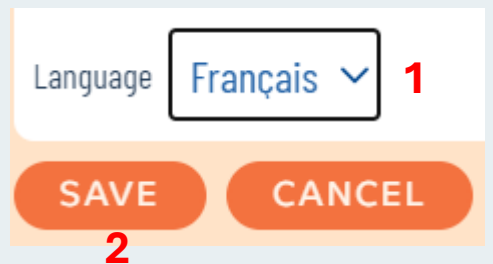

Procedure to access Familiarisation à l'emploi when the app is in English

Click on the 3 bars menu

Click on Settings

Select Français, then click on SAVE

You can now access Familiarisation à l'emploi in the upper section of the page