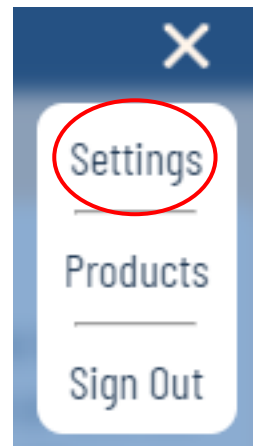

Procedure to access Familiarisation à l'emploi when the app is in English

Click on the 3 bars menu

Click on Settings

Select Français, then click on SAVE

You can now access Familiarisation à l'emploi in the upper section of the page